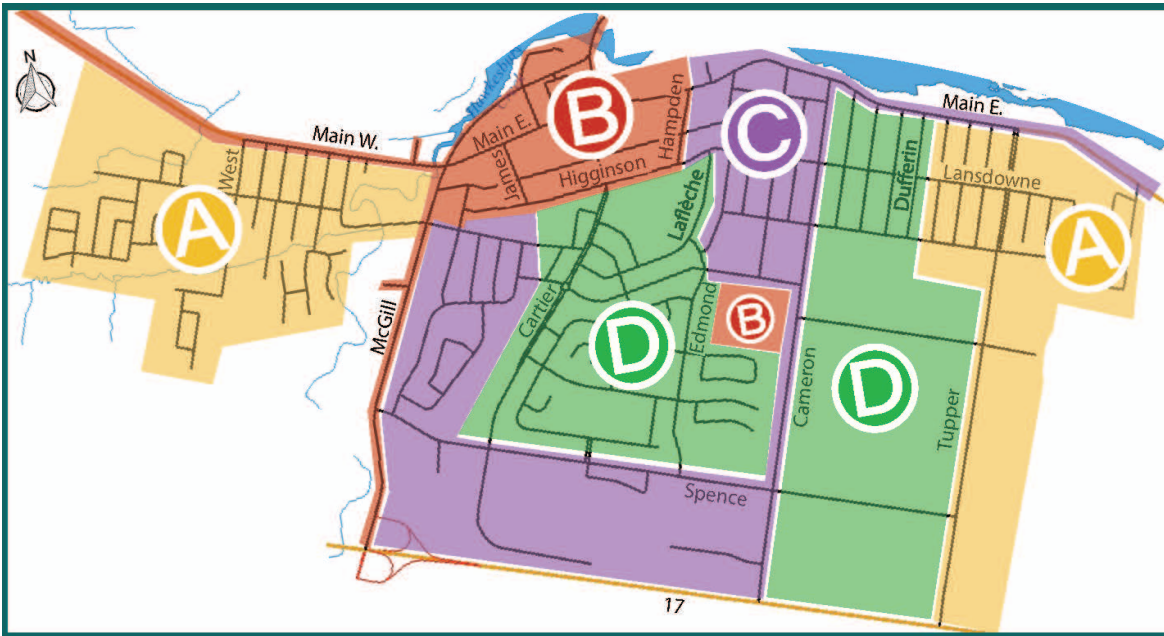

CARTE DES SECTEURS SECTORIAL MAP

LUNDI/MONDAY

MARDI/TUESDAY

MERCREDI/WEDNESDAY

JEUDI/THURSDAY

ASSUREZ-VOUS QUE MAKE SURE THAT

- Les conteneurs soient sortis entre 17 h la veille et 6 h le jour de la collecte.
- Les conteneurs soient placés sur votre propriété à 1 m du trottoir ou de la bordure.
- Your bins are out between 5 p.m. the day before and 6 a.m. the day of the collection.
- Containers are placed on the edge of your property at 1 meter of the sidewalk or curb.

HOLIDAY SEASON

Lundi, December 26 - Boxing Day
Solid waste and Recyclable
material collections postponed to Tuesday, December 27

All other statutory holidays do not affect the collection.

Note: If changes are made, this document will be updated and posted on the Town's website